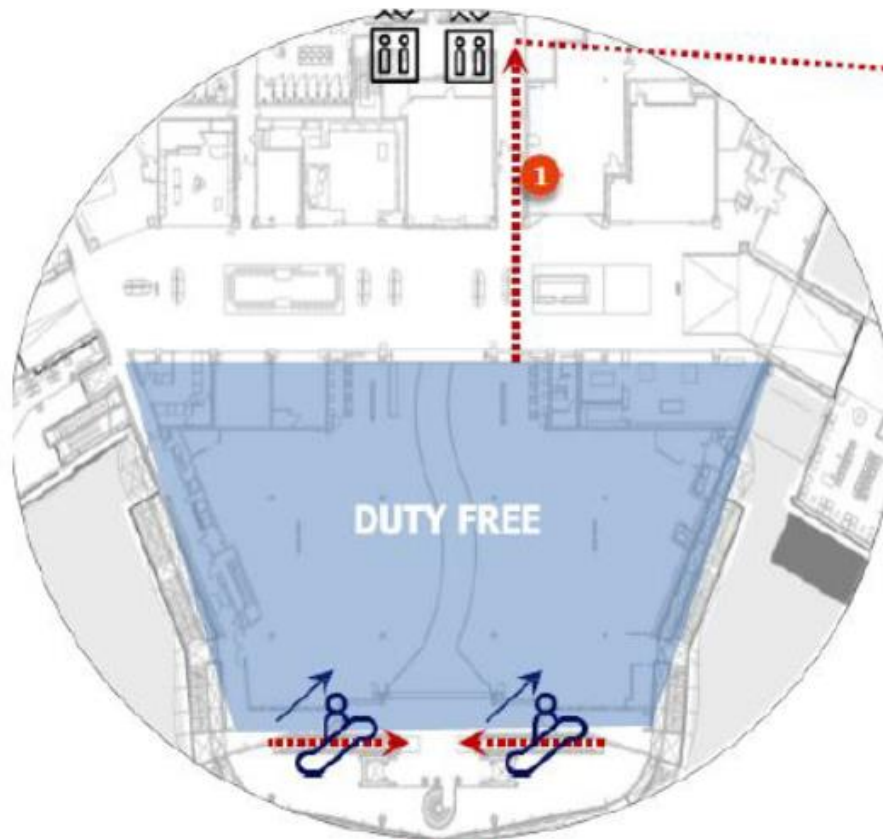

# PRIME CLASS LOUNGE LOCATION

TERMINAL 2 LINK A C

OPEN FROM 6:00 AM to 9:30 PM

Access by lift or stairs from the duty-free area (after security and border controls).

5<sup>th</sup> FLOOR

THE SECURITY  
CHECKPOINT